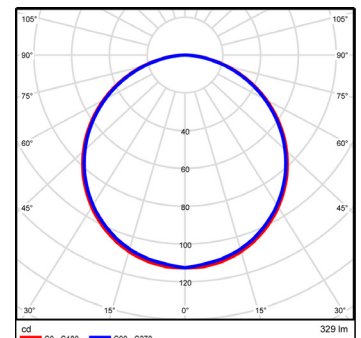

MOUNTING OPTIONS	DIFFUSER OPTIONS	SUPER SERIES LED STRIP OPTIONS		
Surface mounted	Opal	Lumens per metre	Watts per metre	Colour temp.
Recessed	Clear	310lm		2700K
Rod suspended		330lm	3W	3000K
Wire suspended		345lm		4000K
		760lm		2700K
		800lm	7W	3000K
		840lm		4000K
		1520lm		2700K
		1600lm	14W	3000K
		1680lm		4000K

Polar curve for 1340 lumen LED strip with opal diffuser.