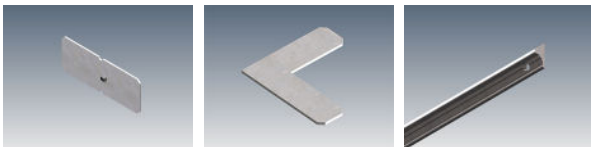

Dado Dave 20 is a sleek, architectural profile designed to provide high-output up lighting. The LED strip is positioned to maximise asymmetric distribution which offers smooth light out into the space. The concealed light source keeps glare to a minimum, while up to 2650lm per metre LED strip means it packs a punch. The extrusion is designed for super-quick screw-fixing, while a clip-in aluminium lid covers the screw heads and provides a smooth, easy-to-clean surface. For applications where Dado Dave 20 is being mounted flush with the bottom of a bulkhead, then the mounting adaptor can be used to reverse the direction of the mounting screw.

MOUNTING OPTIONS	DIFFUSER OPTIONS	SUPER SERIES LED STRIP OPTIONS			SUPER SERIES LED STRIP OPTIONS		
Surface mounted	Opal	Lumens per metre	Watts per metre	Colour temp.	Lumens per metre	Watts per metre	Colour temp.
	Clear	310lm	3W	2700K	1955lm	20W	2700K
	Prismatic	330lm		3000K	2060lm		3000K
		345lm		4000K	2160lm		4000K
		760lm		2700K	2400lm		2700K
		800lm	7W	3000K	2530lm	26W	3000K
		840lm		4000K	2650lm		4000K
		1520lm		2700K			
		1600lm	14W	3000K			
		1680lm		4000K			

ACCESSORIES

**JN-LOC** Straight joiner      **JN-90-22** 90 degree joiner      **MA-4M** Bulkhead mounting adaptor

ADDITIONAL INFORMATION

Applications: Concealed indirect lighting for living rooms, board rooms, hallways.  
 Installation: Interior only.  
 Materials: Extruded aluminium body, polycarbonate diffuser, aluminium end caps.  
 Finish: Natural silver anodised or custom powder coat.  
 Light source: LED ribbon strip.  
 Power supply: 24V DC - remote driver options ranging from 6W up to 320W.  
 Dimmable: Various options available, please enquire.

Polar curve for 1890 lumen LED strip with clear diffuser.