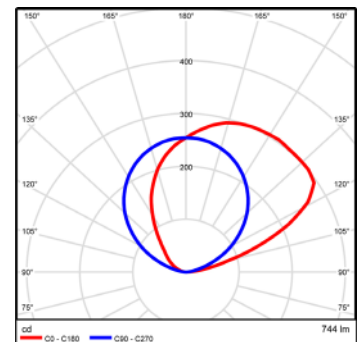

MOUNTING OPTIONS	DIFFUSER OPTIONS	SUPER SERIES LED STRIP OPTIONS			SUPER SERIES LED STRIP OPTIONS		
Surface mounted	Opal	Lumens per metre	Watts per metre	Colour temp.	Lumens per metre	Watts per metre	Colour temp.
	Clear	310lm	3W	2700K	1955lm	20W	2700K
	Prismatic	330lm		3000K	2060lm		3000K
		345lm		4000K	2160lm		4000K
		760lm		2700K	2400lm		2700K
		800lm	7W	3000K	2530lm	26W	3000K
		840lm		4000K	2650lm		4000K
		1520lm		2700K			
		1600lm	14W	3000K			
		1680lm		4000K			

Polar curve for 1890 lumen LED strip with clear diffuser.